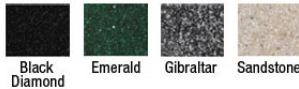

Decorative Water Fountains > Portable Fountains > Marquis Decorative Color Orchestrated Water Fountain, 36 in.

Marquis Decorative Color Orchestrated Water Fountain, 36 in.

Chefstone® Colors

Model: 1BMF36CO

Not for food use

Chefstone Colors: Black Diamond, Emerald, Gibraltar,
Sandstone

Measures: 36x36x11 in.

Specifications:

Watts: 337

Amps: 5.6

Flow rate: 600 pgh

Lights: 4